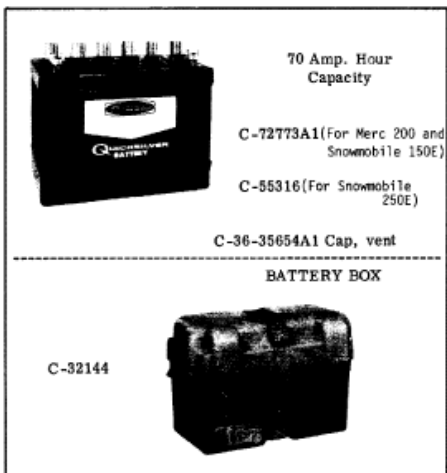

QUICKSILVER BATTERY

EMBLEMS

Parts List						
Ref	Class	Part	Description	Qty	Comment	Footnote
-		24789A 1	FLUSHING ATTACHMENT ALUMI	-		
-		4755A1	FLUSHING ATTACHMENT PLAST	-		
-		73971A 1	FLUSHING ATTACHMENT	-		
-		72773A 1	BATTERY FOR MERC 200 AND S	-		
-		55316	BATTERY FOR SNOWMOBILE 25	-		
-	36	35654A 1	CAP VENT	-		
-		32144	BATTERY BOX	-		
-	93	62438	EMBLEM (CLOTH SMALL)	-		
-	93	62439	EMBLEM (CLOTH LARGE)	-		